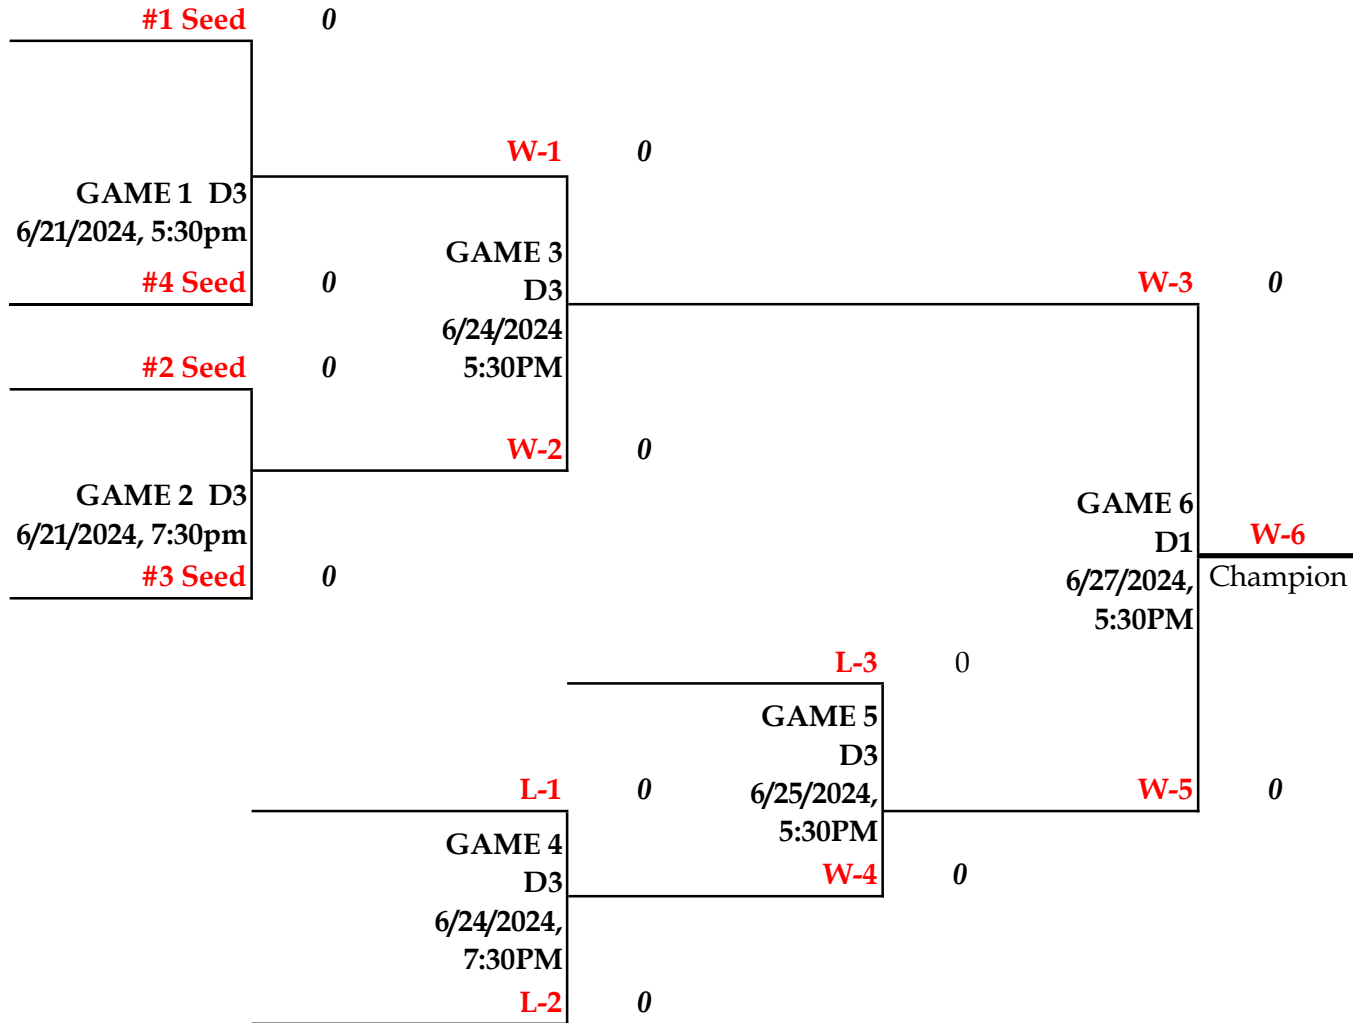

2024 SMLL Schattschneider AA Baseball

2024 SMLL Schattschneider AAA Baseball

2024 SMLL Schattschneider Majors Baseball

2024 SMLL Schattschneider AAA Softball

2024 SMLL Schattschneider Majors Softball

Ma

Date	Time	Diamond	Level	Game
21-Jun	5:30pm	1	AAABB	G1
21-Jun	5:30pm	2	AAASB	G1
21-Jun	5:30pm	3	AABB	G1
21-Jun	7:30pm	1	MajBB	G1
21-Jun	7:30pm	2	MajSB	G1
22-Jun	7:30pm	3	AABB	G2
24-Jun	5:30pm	1	AAABB	G2
24-Jun	5:30pm	2	AAASB	G2
24-Jun	5:30pm	3	AABB	G3
24-Jun	7:30pm	1	MajBB	G2
24-Jun	7:30pm	2	MajSB	G2
24-Jun	7:30pm	3	AABB	G4
25-Jun	5:30pm	1	AAABB	G3
25-Jun	5:30pm	2	AAASB	G3
25-Jun	5:30pm	3	AABB	G5
25-Jun	7:30pm	1	MajBB	G3
25-Jun	7:30pm	2	AAASB	G4
25-Jun	7:30pm	3		
26-Jun	6:30pm	1	Rookie	
26-Jun	5:30pm	1	Rookie	
26-Jun	5:30pm	2	AAASB	G5
26-Jun	5:30pm	3	Rookie	
26-Jun	7:30pm	1		
26-Jun	7:30pm	2	MajSB	G3
26-Jun	7:30pm	3		
27-Jun	5:30pm	1	AABB	G6
27-Jun	5:30pm	2	AAASB	G6
27-Jun	5:30pm	3	AASB	
27-Jun	7:30pm	1	MajBB	G4
27-Jun	7:30pm	2	MajSB	G4
27-Jun	7:30pm	3	AAABB	G4