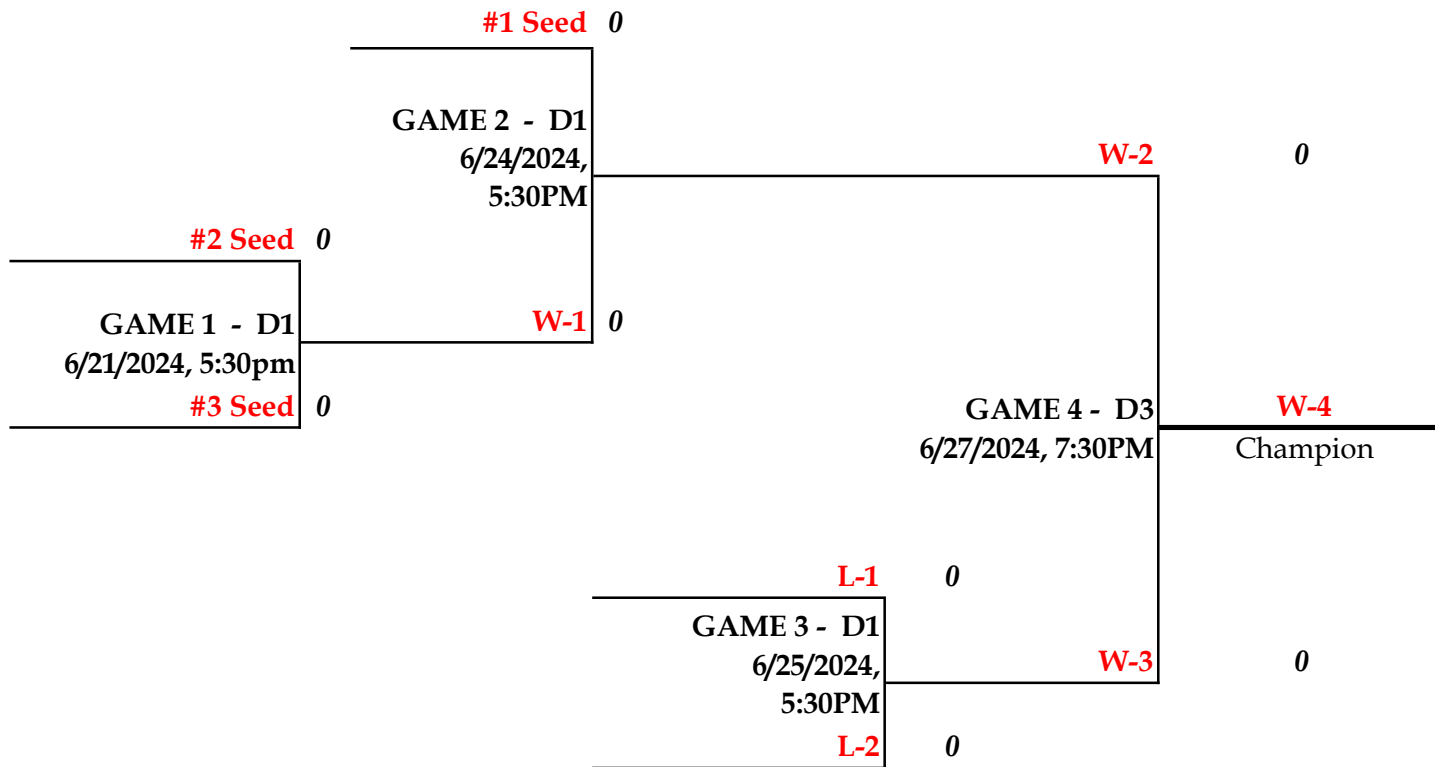

2024 SMLL Schattschneider AA Baseball

2024 SMLL Schattschneider AAA Baseball

2024 SMLL Schattschneider Majors Baseball

2024 SMLL Schattschneider AAA Softball

2024 SMLL Schattschneider Majors Softball

Ma

Date	Time	Diamond	Level	Game
21-Jun	5:30pm	1	AAABB	G1
21-Jun	5:30pm	2	AAASB	G1
21-Jun	5:30pm	3	AABB	G1
21-Jun	7:30pm	1	MajBB	G1
21-Jun	7:30pm	2	MajSB	G1
22-Jun	7:30pm	3	AABB	G2
24-Jun	5:30pm	1	AAABB	G2
24-Jun	5:30pm	2	AAASB	G2
24-Jun	5:30pm	3	AABB	G3
24-Jun	7:30pm	1	MajBB	G2
24-Jun	7:30pm	2	MajSB	G2
24-Jun	7:30pm	3	AABB	G4
25-Jun	5:30pm	1	AAABB	G3
25-Jun	5:30pm	2	AAASB	G3
25-Jun	5:30pm	3	AABB	G5
25-Jun	7:30pm	1	MajBB	G3
25-Jun	7:30pm	2	AAASB	G4
25-Jun	7:30pm	3		
26-Jun	6:30pm	1	Rookie	
26-Jun	5:30pm	1	Rookie	
26-Jun	5:30pm	2	AAASB	G5
26-Jun	5:30pm	3	Rookie	
26-Jun	7:30pm	1		
26-Jun	7:30pm	2	MajSB	G3
26-Jun	7:30pm	3		
27-Jun	5:30pm	1	AABB	G6
27-Jun	5:30pm	2	AAASB	G6
27-Jun	5:30pm	3	AASB	
27-Jun	7:30pm	1	MajBB	G4
27-Jun	7:30pm	2	MajSB	G4
27-Jun	7:30pm	3	AAABB	G4