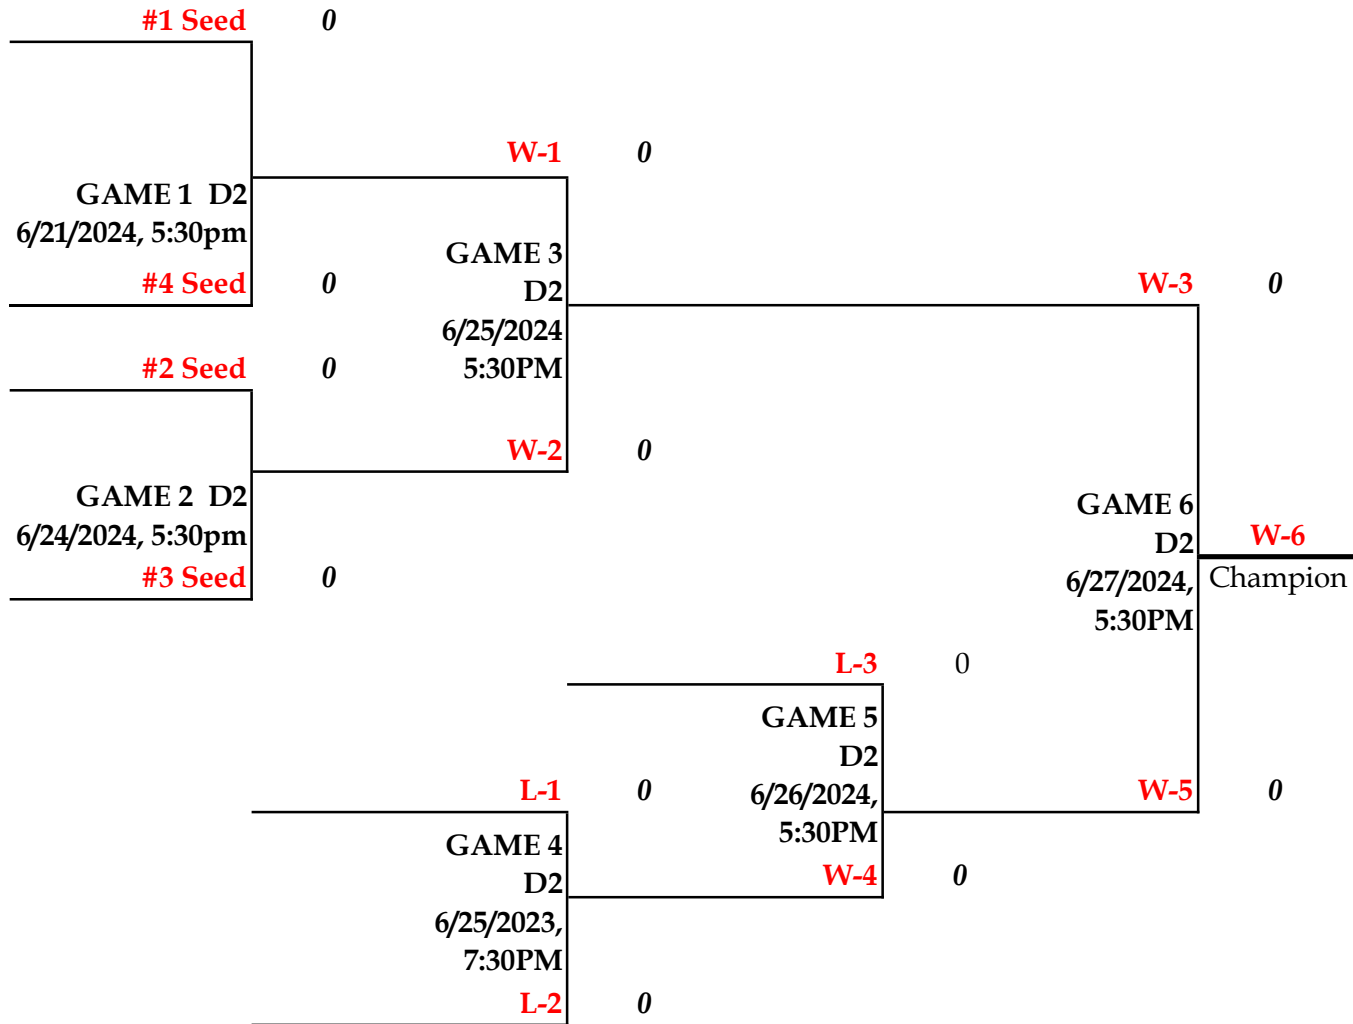

2024 SMLL Schattschneider AA Baseball

2024 SMLL Schattschneider AAA Baseball

2024 SMLL Schattschneider Majors Baseball

2024 SMLL Schattschneider AAA Softball

2024 SMLL Schattschneider Majors Softball

Ma

Date	Time	Diamond	Level	Game
21-Jun	5:30pm	1	AAABB	G1
21-Jun	5:30pm	2	AAASB	G1
21-Jun	5:30pm	3	AABB	G1
21-Jun	7:30pm	1	MajBB	G1
21-Jun	7:30pm	2	MajSB	G1
22-Jun	7:30pm	3	AABB	G2
24-Jun	5:30pm	1	AAABB	G2
24-Jun	5:30pm	2	AAASB	G2
24-Jun	5:30pm	3	AABB	G3
24-Jun	7:30pm	1	MajBB	G2
24-Jun	7:30pm	2	MajSB	G2
24-Jun	7:30pm	3	AABB	G4
25-Jun	5:30pm	1	AAABB	G3
25-Jun	5:30pm	2	AAASB	G3
25-Jun	5:30pm	3	AABB	G5
25-Jun	7:30pm	1	MajBB	G3
25-Jun	7:30pm	2	AAASB	G4
25-Jun	7:30pm	3		
26-Jun	6:30pm	1	Rookie	
26-Jun	5:30pm	1	Rookie	
26-Jun	5:30pm	2	AAASB	G5
26-Jun	5:30pm	3	Rookie	
26-Jun	7:30pm	1		
26-Jun	7:30pm	2	MajSB	G3
26-Jun	7:30pm	3		
27-Jun	5:30pm	1	AABB	G6
27-Jun	5:30pm	2	AAASB	G6
27-Jun	5:30pm	3	AASB	
27-Jun	7:30pm	1	MajBB	G4
27-Jun	7:30pm	2	MajSB	G4
27-Jun	7:30pm	3	AAABB	G4