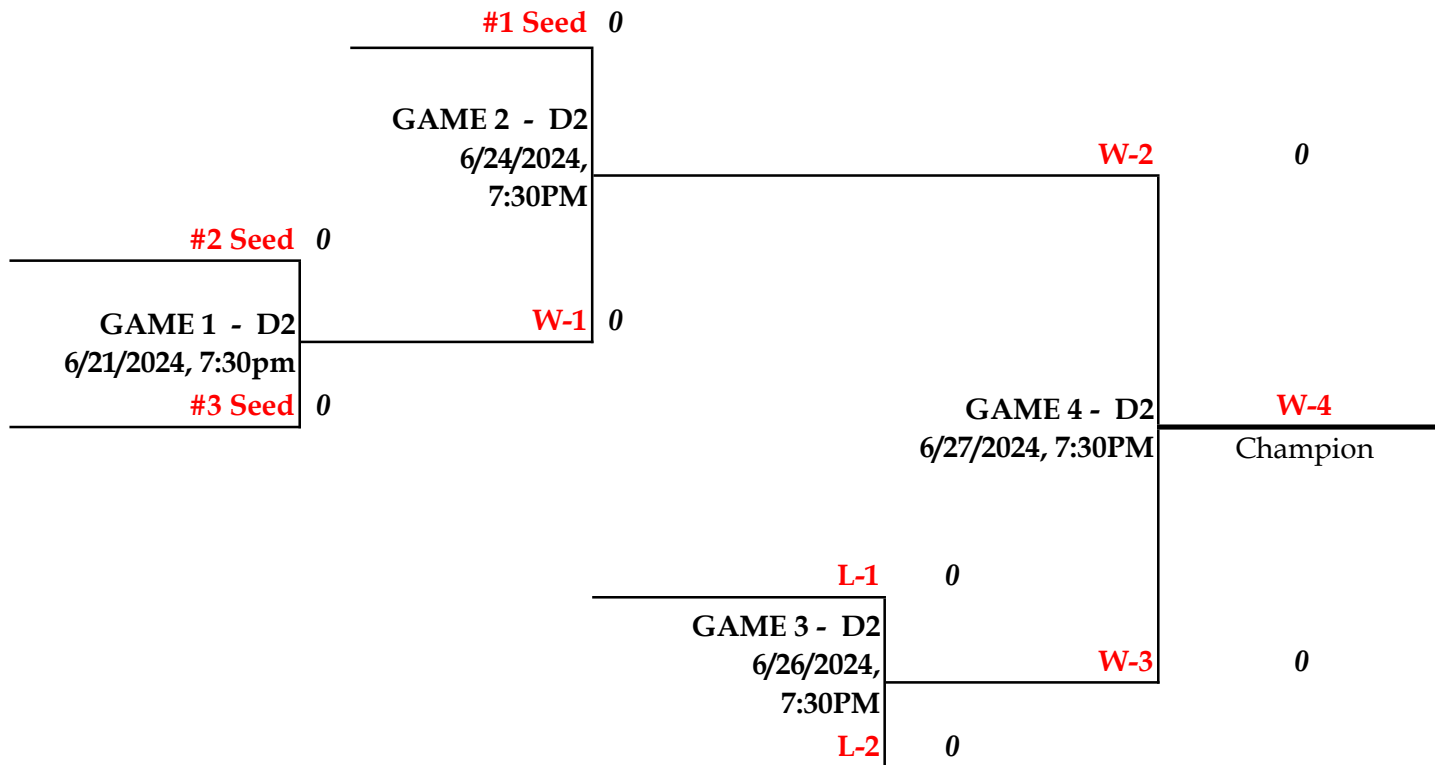

2024 SMLL Schattschneider AA Baseball

2024 SMLL Schattschneider AAA Baseball

2024 SMLL Schattschneider Majors Baseball

2024 SMLL Schattschneider AAA Softball

2024 SMLL Schattschneider Majors Softball

Ma

Date	Time	Diamond	Level	Game
21-Jun	5:30pm	1	AAABB	G1
21-Jun	5:30pm	2	AAASB	G1
21-Jun	5:30pm	3	AABB	G1
21-Jun	7:30pm	1	MajBB	G1
21-Jun	7:30pm	2	MajSB	G1
22-Jun	7:30pm	3	AABB	G2
24-Jun	5:30pm	1	AAABB	G2
24-Jun	5:30pm	2	AAASB	G2
24-Jun	5:30pm	3	AABB	G3
24-Jun	7:30pm	1	MajBB	G2
24-Jun	7:30pm	2	MajSB	G2
24-Jun	7:30pm	3	AABB	G4
25-Jun	5:30pm	1	AAABB	G3
25-Jun	5:30pm	2	AAASB	G3
25-Jun	5:30pm	3	AABB	G5
25-Jun	7:30pm	1	MajBB	G3
25-Jun	7:30pm	2	AAASB	G4
25-Jun	7:30pm	3		
26-Jun	6:30pm	1	Rookie	
26-Jun	5:30pm	1	Rookie	
26-Jun	5:30pm	2	AAASB	G5
26-Jun	5:30pm	3	Rookie	
26-Jun	7:30pm	1		
26-Jun	7:30pm	2	MajSB	G3
26-Jun	7:30pm	3		
27-Jun	5:30pm	1	AABB	G6
27-Jun	5:30pm	2	AAASB	G6
27-Jun	5:30pm	3	AASB	
27-Jun	7:30pm	1	MajBB	G4
27-Jun	7:30pm	2	MajSB	G4
27-Jun	7:30pm	3	AAABB	G4