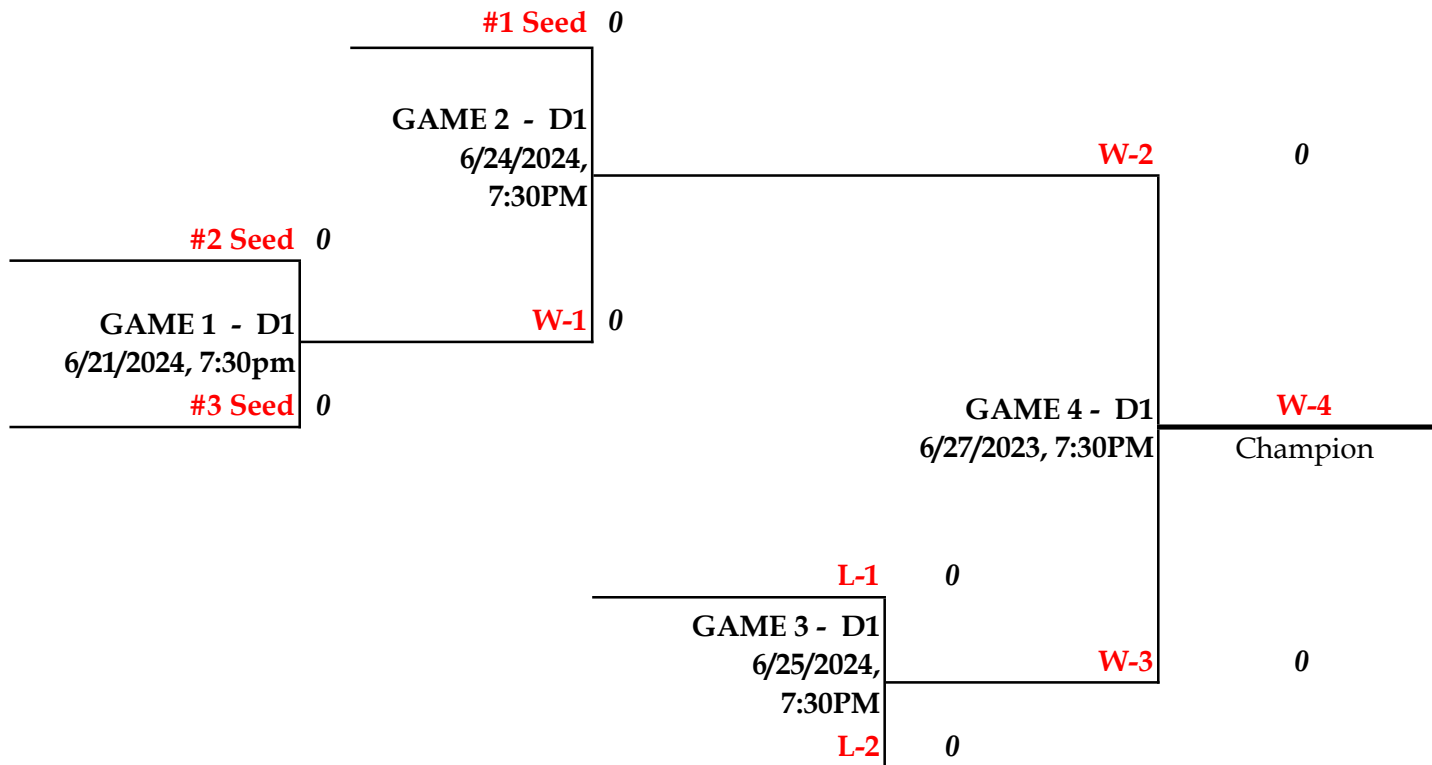

2024 SMLL Schattschneider AA Baseball

2024 SMLL Schattschneider AAA Baseball

2024 SMLL Schattschneider Majors Baseball

2024 SMLL Schattschneider AAA Softball

2024 SMLL Schattschneider Majors Softball

Ma

Date	Time	Diamond	Level	Game
21-Jun	5:30pm	1	AAABB	G1
21-Jun	5:30pm	2	AAASB	G1
21-Jun	5:30pm	3	AABB	G1
21-Jun	7:30pm	1	MajBB	G1
21-Jun	7:30pm	2	MajSB	G1
22-Jun	7:30pm	3	AABB	G2
24-Jun	5:30pm	1	AAABB	G2
24-Jun	5:30pm	2	AAASB	G2
24-Jun	5:30pm	3	AABB	G3
24-Jun	7:30pm	1	MajBB	G2
24-Jun	7:30pm	2	MajSB	G2
24-Jun	7:30pm	3	AABB	G4
25-Jun	5:30pm	1	AAABB	G3
25-Jun	5:30pm	2	AAASB	G3
25-Jun	5:30pm	3	AABB	G5
25-Jun	7:30pm	1	MajBB	G3
25-Jun	7:30pm	2	AAASB	G4
25-Jun	7:30pm	3		
26-Jun	6:30pm	1	Rookie	
26-Jun	5:30pm	1	Rookie	
26-Jun	5:30pm	2	AAASB	G5
26-Jun	5:30pm	3	Rookie	
26-Jun	7:30pm	1		
26-Jun	7:30pm	2	MajSB	G3
26-Jun	7:30pm	3		
27-Jun	5:30pm	1	AABB	G6
27-Jun	5:30pm	2	AAASB	G6
27-Jun	5:30pm	3	AASB	
27-Jun	7:30pm	1	MajBB	G4
27-Jun	7:30pm	2	MajSB	G4
27-Jun	7:30pm	3	AAABB	G4